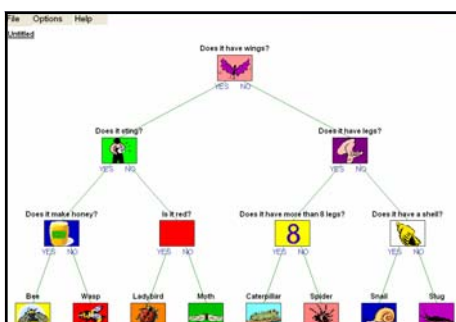

## 2Investigate

2Investigate demonstrates the concept of a database visually and in real time. This program allows you to put together a database of a particular subject, visually maintain it and see its effect in real time.

## 2Paint+

2Paint+ is a painting program for KS2 pupils. It adds lots of exciting and powerful new features, yet retains a simple and easy-to-use interface. It offers a variety of painting, drawing and special effects tools and also includes a powerful interactive help feature.

## 2Graph+

2Graph+ is a graphing tool making pictograms, bar charts and line graphs for multiple sets of data. It adds lots of exciting and powerful new features, yet remains a simple and easy to use interface.

## 2Question+

2Question+ is a branching database tool. It adds lots of exciting and powerful new features, yet remains a simple and user friendly interface.